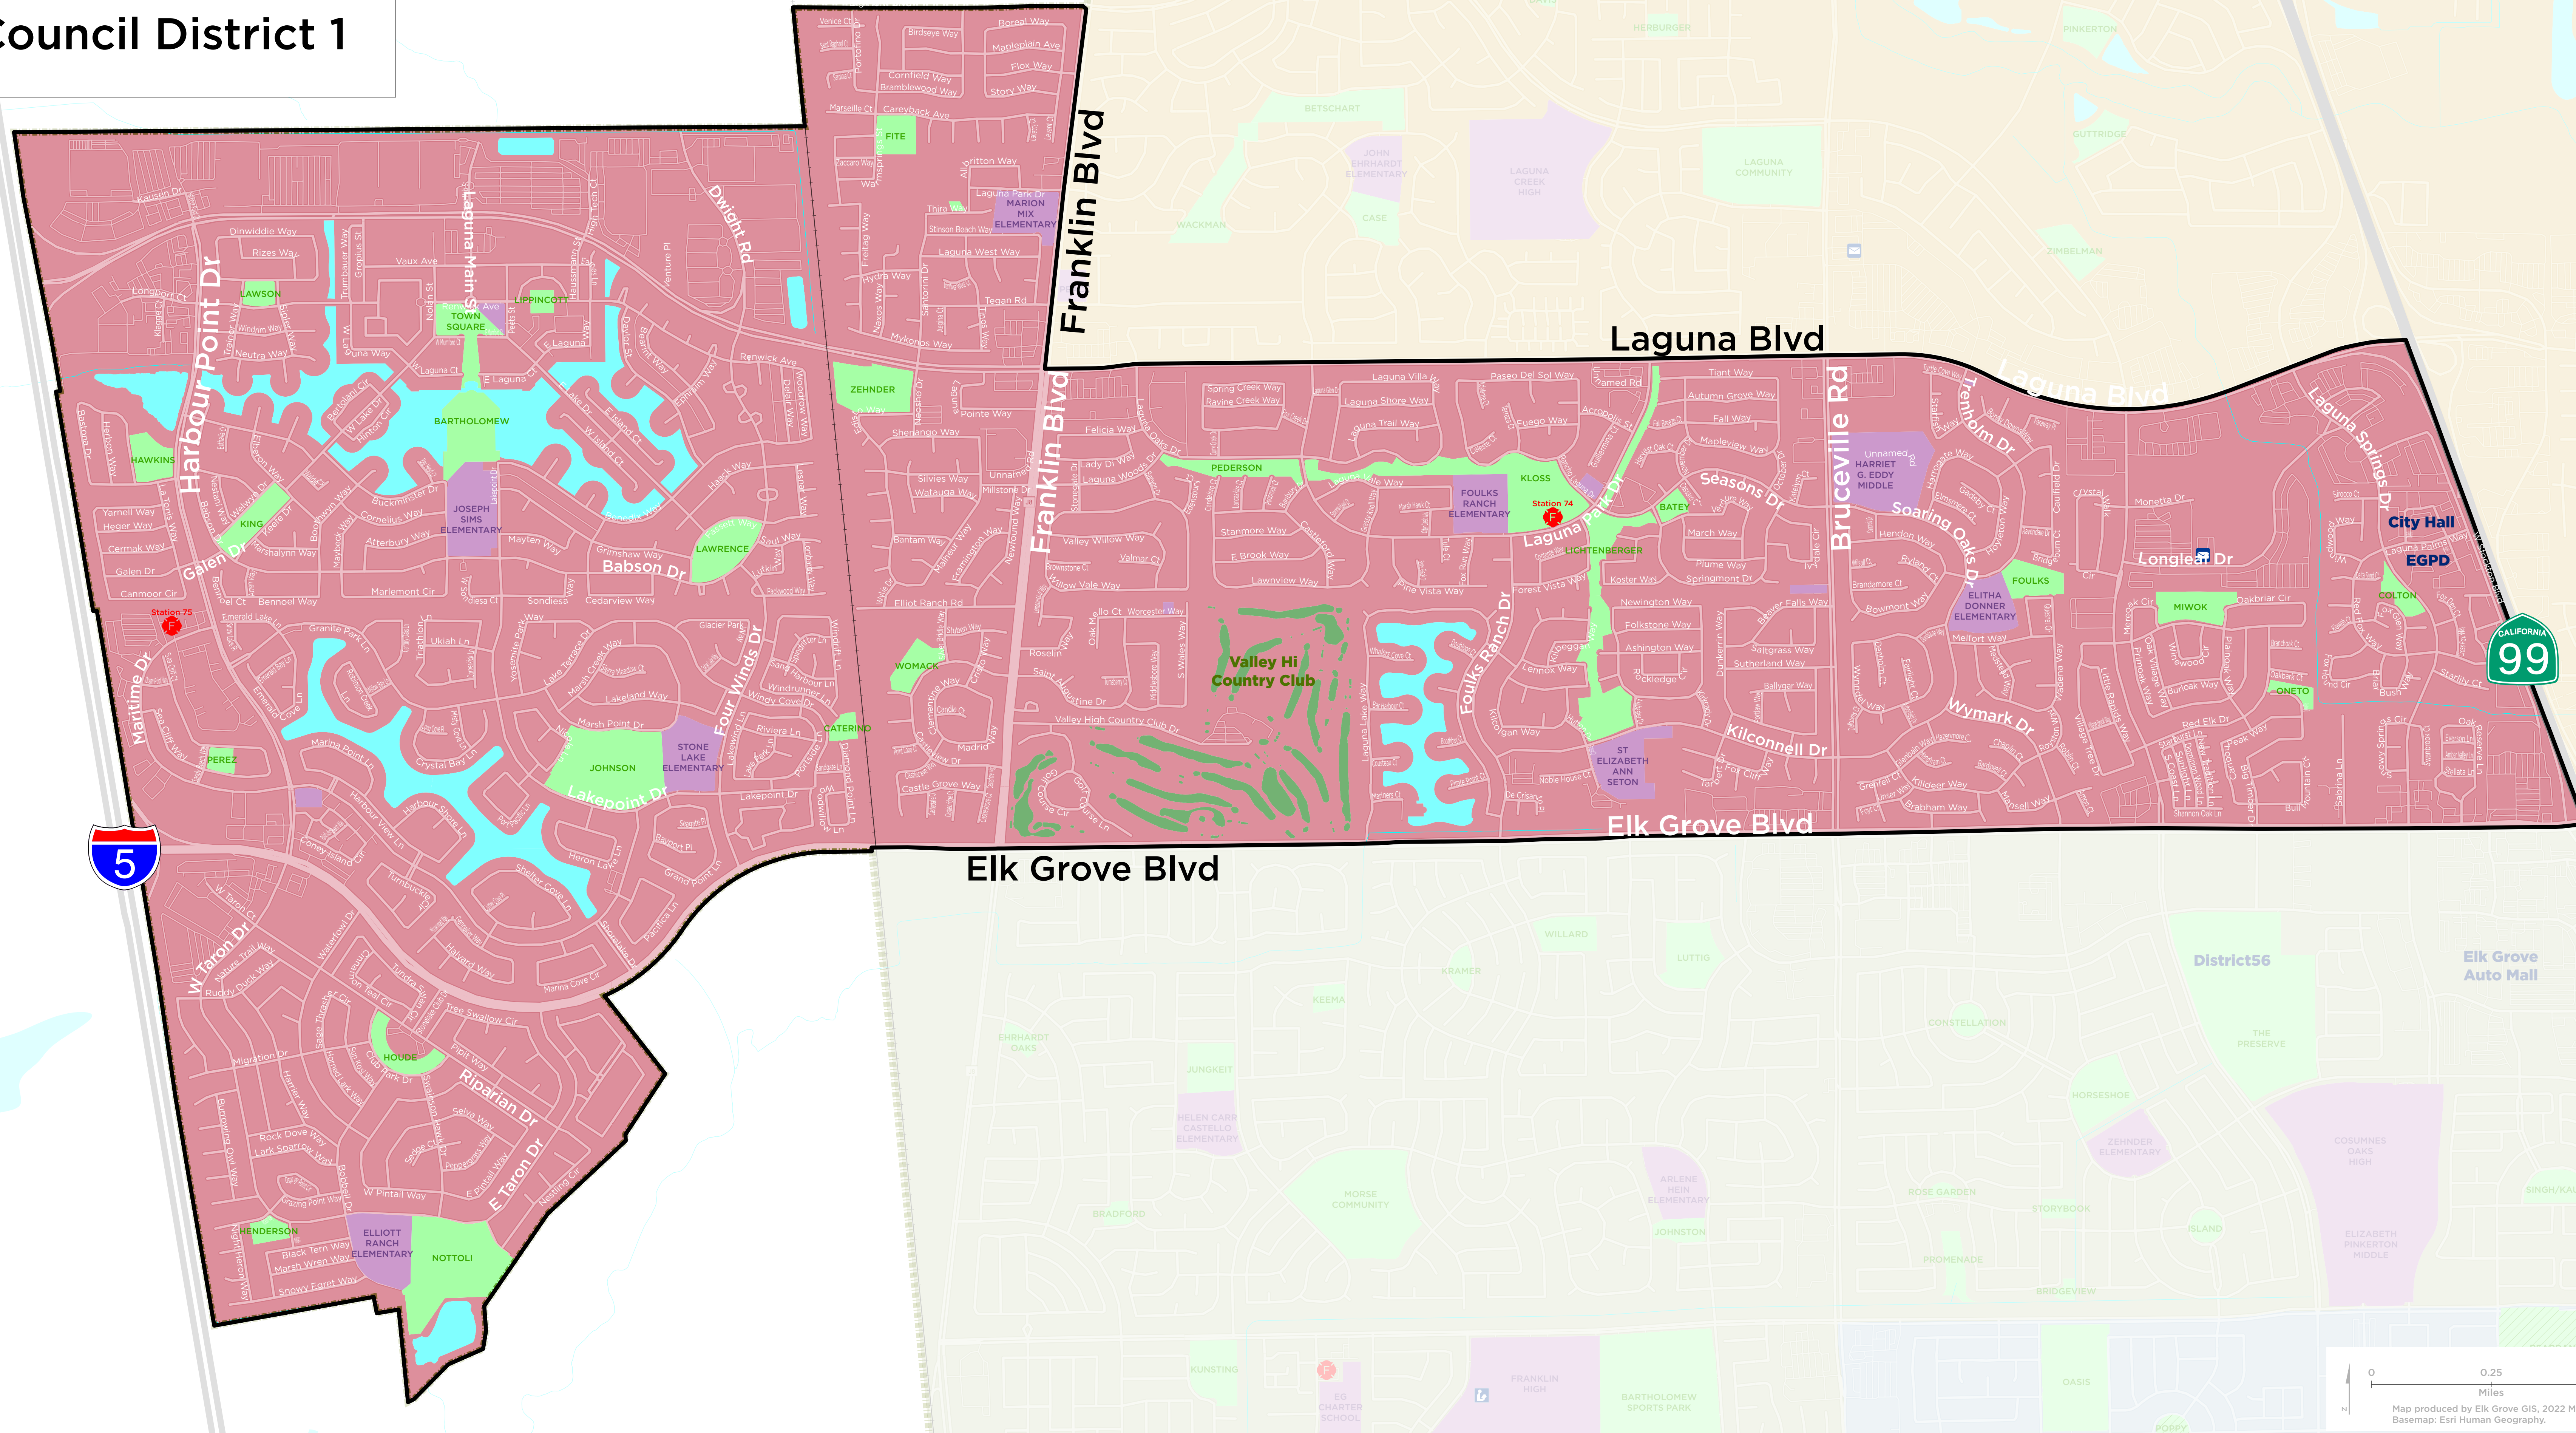

Council District 1

0 0.25 0.5
Miles
Map produced by Elk Grove GIS, 2022 May.
Basemap: Esri Human Geography.